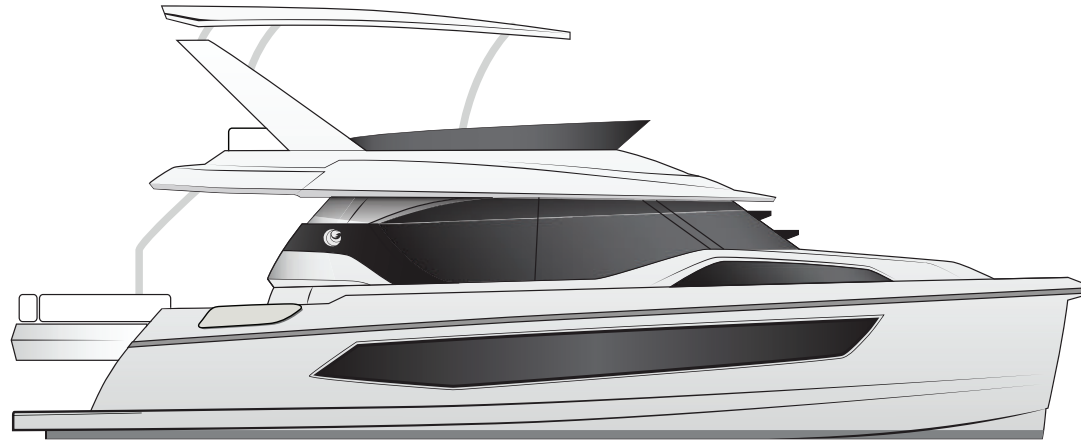

44

 **AQUILA**

44 YACHT POWER CATAMARAN

44

YACHT POWER CATAMARAN

The Aquila 44 Yacht is a power catamaran with a fresh evolution of classic boating traditions. Efficiency in design and performance compliment her luxurious, spacious living.

The Aquila 44 Yacht is available with 3 or 4 cabin layouts featuring a salon and galley with 360° views and an extensive flybridge.

Customization options are available to meet an array of boating lifestyles.

AQUILA 44 YACHT POWER CATAMARAN

**ENJOY
THE
OUTDOORS.**

6

AQUILA POWER CATAMARANS

AQUILA 44 YACHT POWER CATAMARAN

Helm Station

Main Deck Aft Seating

Flybridge Wet Bar

44

POWER CATAMARAN

FLYBRIDGE

MAIN DECK

3-CABIN
3 Heads \ 4 Showers

**3-CABIN +
CAPTAIN'S QUARTERS**
3 Heads \ 4 Showers

**4-CABIN +
CAPTAIN'S QUARTERS**
4 Heads \ 5 Showers

With over 40 years of manufacturing experience and the collaboration of multiple award-winning firms and designers, Aquila Power Catamarans is the recognized leader for innovation, quality, and performance in this growing category of pleasure boats.