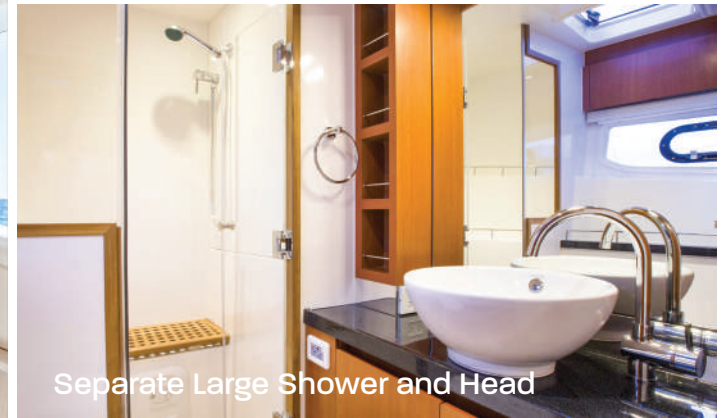

**RELAX.
REFRESH.
RENEW.**

Spacious Guest Cabin

Well-Designed Storage

Separate Large Shower and Head

Office or Vanity with Full-Size Closet

Comfortable Forward Cabins (4-Cabin Layout)

High-Quality Stainless Steel Hardware