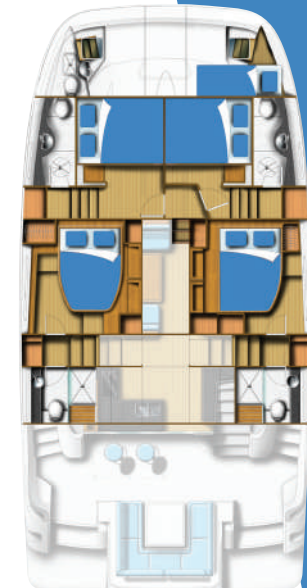

The Aquila 44 Yacht is available with 3 or 4 cabin layouts featuring a salon and galley with 360° views and an extensive flybridge.

Customization options are available to meet an array of boating lifestyles.

AQUILA 44 YACHT POWER CATAMARAN

**ENJOY
THE
OUTDOORS.**

6

AQUILA POWER CATAMARANS

AQUILA 44 YACHT POWER CATAMARAN

Helm Station

Main Deck Aft Seating

Flybridge Wet Bar

Top-Stitched Upholstery

Custom-Fitted Railings

**QUALITY.
INNOVATION.
PERFORMANCE.**

Engineered Handrails

SPECIFICATIONS

Length overall w/ swim & protection platform	13.44 M / 44' 11"
Beam overall	6.56 M / 21' 6"
Height above waterline w/ hard top	5.70 M / 18' 8"
Draft without sacrificial skegs	1.0 M / 3' 3"
Draft with sacrificial skegs	1.16 M / 3' 10"
Light displacement	15,900 KG / 35,053 LB
Fully loaded displacement	22,000 KG / 48,500 LB
Fuel tank	1,120 L / 295 GAL
Water tank	780 L / 206 GAL
Holding tank	240 L / 63 GAL
CE certification	A (ocean):12 PAX
	B (offshore):12 PAX
	C (coastal):14 PAX
	D (inland):21 PAX

44

POWER CATAMARAN

FLYBRIDGE

MAIN DECK

3-CABIN
3 Heads \ 4 Showers

**3-CABIN +
CAPTAIN'S QUARTERS**
3 Heads \ 4 Showers

**4-CABIN +
CAPTAIN'S QUARTERS**
4 Heads \ 5 Showers

With over 40 years of manufacturing experience and the collaboration of multiple award-winning firms and designers, Aquila Power Catamarans is the recognized leader for innovation, quality, and performance in this growing category of pleasure boats.