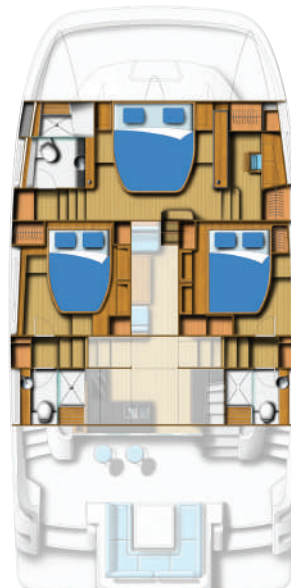

The Aquila 44 Yacht is available with 3 or 4 cabin layouts featuring a salon and galley with 360° views and an extensive flybridge.

Customization options are available to meet an array of boating lifestyles.

AQUILA 44 YACHT POWER CATAMARAN

**ENJOY
THE
OUTDOORS.**

6

AQUILA POWER CATAMARANS

AQUILA 44 YACHT POWER CATAMARAN

Helm Station

Main Deck Aft Seating

Flybridge Wet Bar

Exclusive Bridge-to-Bow Steps

Large Opening Rear Galley Window

**BRIGHT.
SPACIOUS.
INVITING.**

360° View Salon

Navigation Station and Storage Cabinets

Optional Inside Helm Station

Galley Dining

Full-Beam Master Cabin (3-Cabin Model)

44

POWER CATAMARAN

FLYBRIDGE

MAIN DECK

3-CABIN
3 Heads \ 4 Showers

**3-CABIN +
CAPTAIN'S QUARTERS**
3 Heads \ 4 Showers

**4-CABIN +
CAPTAIN'S QUARTERS**
4 Heads \ 5 Showers

With over 40 years of manufacturing experience and the collaboration of multiple award-winning firms and designers, Aquila Power Catamarans is the recognized leader for innovation, quality, and performance in this growing category of pleasure boats.