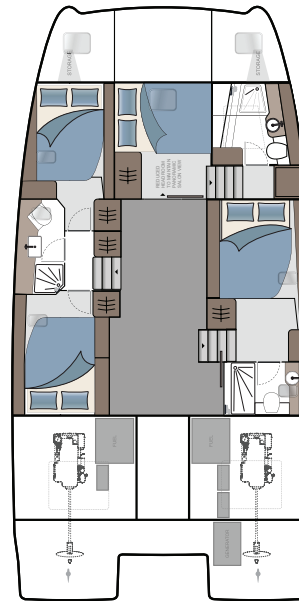

Find your paradise with the Aquila 42 Yacht Power Catamaran.

AQUILA 42 YACHT POWER CATAMARAN

Wide Walkway with Custom-Fitted Railings

Flybridge Helm Station

Optional Interior Helm Station

Storage Locker

ENHANCE YOUR OUTDOOR EXPERIENCES.

High-Quality Stainless Steel Hardware

Top-Stitched Exterior Upholstery

Custom-Fitted Railings

Powerful and Efficient Propulsion

Bridge-to-Bow Steps

AQUILA 42 YACHT POWER CATAMARAN

SPECIFICATIONS

Length overall	12.64 M / 41' 6"
Beam overall	6.4 M / 21' 0"
Height above waterline w/hard top	5.49 M / 18' 0"
Draft with sacrificial keel installed	1.10 M / 3' 7"
Light displacement	15,700 KG / 34,168 LB
Fully loaded displacement	19,000 KG / 41,895 LB
Fuel tank	1,100 L / 290 GAL
Water tank	460 L / 132 GAL
Holding tank	160 L / 42 GAL
CE certification	A (ocean):8 PAX
	B (offshore):12 PAX
	C (coastal):16 PAX
	D (inland):24 PAX
Propulsion	
	Standard 2X D4 230 HP VOLVO PENTA
	Optional 2X D4 300 HP VOLVO PENTA

*The specification measurements are approximate and subject to variance.
Actual color samples may vary slightly from digital representation.*

STANDARD FLYBRIDGE

STANDARD MAIN DECK

STANDARD 2-CABIN + UTILITY CABIN

42

POWER CATAMARAN

OPTIONAL MAIN DECK

OPTIONAL 3-CABIN

OPTIONAL 4-CABIN

With over 40 years of manufacturing experience and the collaboration of multiple award-winning firms and designers, Aquila Power Catamarans is the recognized leader for innovation, quality, and performance in this growing category of pleasure boats.