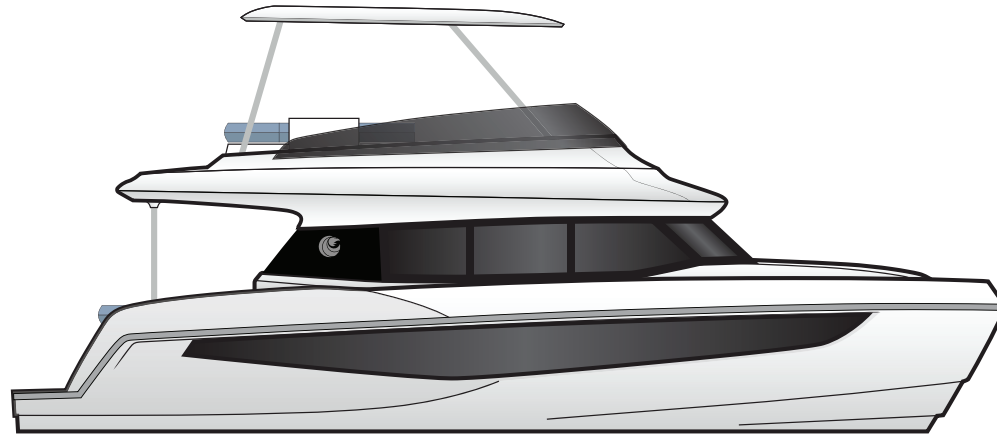

42

 **AQUILA**

42 YACHT POWER CATAMARAN

42

YACHT POWER CATAMARAN

The Aquila 42 Yacht Power Catamaran encapsulates all that any boater could want. Sleek lines, performance, innovation, and quality, make this an excellent choice for all power catamaran enthusiasts.

Find your paradise with the Aquila 42 Yacht Power Catamaran.

AQUILA 42 YACHT POWER CATAMARAN

Wide Walkway with Custom-Fitted Railings

Flybridge Helm Station

Optional Interior Helm Station

Storage Locker

ENHANCE YOUR OUTDOOR EXPERIENCES.

High-Quality Stainless Steel Hardware

Top-Stitched Exterior Upholstery

Custom-Fitted Railings

Powerful and Efficient Propulsion

Bridge-to-Bow Steps

AQUILA 42 YACHT POWER CATAMARAN

SPECIFICATIONS

Length overall	12.64 M / 41' 6"
Beam overall	6.4 M / 21' 0"
Height above waterline w/hard top	5.49 M / 18' 0"
Draft with sacrificial keel installed	1.10 M / 3' 7"
Light displacement	15,700 KG / 34,168 LB
Fully loaded displacement	19,000 KG / 41,895 LB
Fuel tank	1,100 L / 290 GAL
Water tank	460 L / 132 GAL
Holding tank	160 L / 42 GAL
CE certification	A (ocean):8 PAX
	B (offshore):12 PAX
	C (coastal):16 PAX
	D (inland):24 PAX
Propulsion	
	Standard 2X D4 230 HP VOLVO PENTA
	Optional 2X D4 300 HP VOLVO PENTA

42

POWER CATAMARAN

OPTIONAL MAIN DECK

OPTIONAL 3-CABIN

OPTIONAL 4-CABIN

With over 40 years of manufacturing experience and the collaboration of multiple award-winning firms and designers, Aquila Power Catamarans is the recognized leader for innovation, quality, and performance in this growing category of pleasure boats.