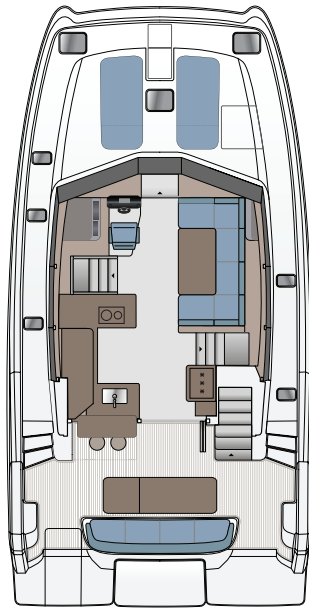

42

POWER CATAMARAN