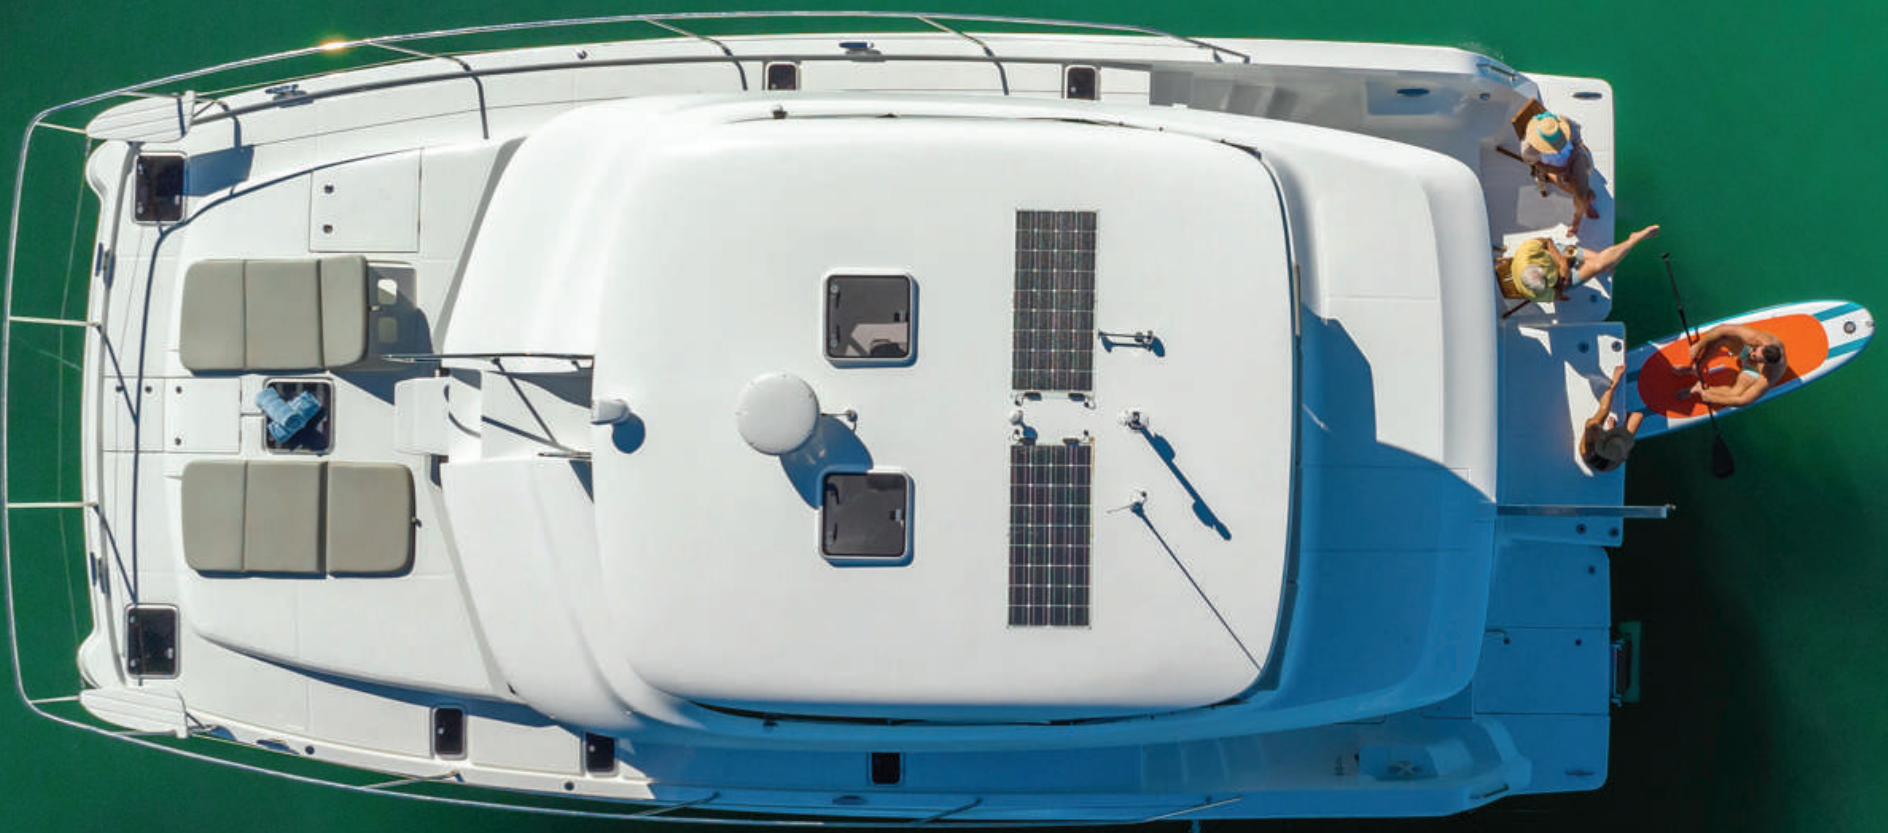

42

 **AQUILA**

42 YACHT POWER CATAMARAN

42

YACHT POWER CATAMARAN

The Aquila 42 Yacht Power Catamaran encapsulates all that any boater could want. Sleek lines, performance, innovation, and quality, make this an excellent choice for all power catamaran enthusiasts.

The 42 Yacht is built to CE Certification. It offers an exceptionally steady platform for all your favorite on-the-water activities thanks to her vinyl ester resin-infused hulls, which help make her light and strong.

Find your paradise with the Aquila 42 Yacht Power Catamaran.

AQUILA 42 YACHT POWER CATAMARAN

Wide Walkway with Custom-Fitted Railings

Flybridge Helm Station

Optional Interior Helm Station

Storage Locker

ENHANCE YOUR OUTDOOR EXPERIENCES.

High-Quality Stainless Steel Hardware

Top-Stitched Exterior Upholstery

Custom-Fitted Railings

Powerful and Efficient Propulsion

Bridge-to-Bow Steps

AQUILA 42 YACHT POWER CATAMARAN

SPECIFICATIONS

Length overall	12.64 M / 41' 6"
Beam overall	6.4 M / 21' 0"
Height above waterline w/hard top	5.49 M / 18' 0"
Draft with sacrificial keel installed	1.10 M / 3' 7"
Light displacement	15,700 KG / 34,168 LB
Fully loaded displacement	19,000 KG / 41,895 LB
Fuel tank	1,100 L / 290 GAL
Water tank	460 L / 132 GAL
Holding tank	160 L / 42 GAL
CE certification	A (ocean):8 PAX
	B (offshore):12 PAX
	C (coastal):16 PAX
	D (inland):24 PAX
Propulsion	
	Standard 2X D4 230 HP VOLVO PENTA
	Optional 2X D4 300 HP VOLVO PENTA