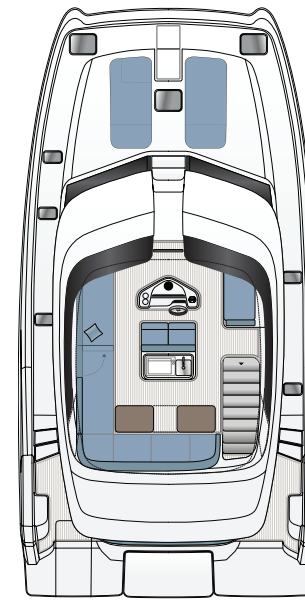

42

 **AQUILA**

42 YACHT POWER CATAMARAN

42

YACHT POWER CATAMARAN

The Aquila 42 Yacht Power Catamaran encapsulates all that any boater could want. Sleek lines, performance, innovation, and quality, make this an excellent choice for all power catamaran enthusiasts.

Find your paradise with the Aquila 42 Yacht Power Catamaran.

AQUILA 42 YACHT POWER CATAMARAN

Wide Walkway with Custom-Fitted Railings

Flybridge Helm Station

Optional Interior Helm Station

Storage Locker

ENHANCE YOUR OUTDOOR EXPERIENCES.

High-Quality Stainless Steel Hardware

Top-Stitched Exterior Upholstery

Custom-Fitted Railings

Powerful and Efficient Propulsion

Bridge-to-Bow Steps

AQUILA 42 YACHT POWER CATAMARAN

SPECIFICATIONS

Length overall	12.64 M / 41' 6"
Beam overall	6.4 M / 21' 0"
Height above waterline w/hard top	5.49 M / 18' 0"
Draft with sacrificial keel installed	1.10 M / 3' 7"
Light displacement	15,700 KG / 34,168 LB
Fully loaded displacement	19,000 KG / 41,895 LB
Fuel tank	1,100 L / 290 GAL
Water tank	460 L / 132 GAL
Holding tank	160 L / 42 GAL
CE certification	A (ocean):8 PAX
	B (offshore):12 PAX
	C (coastal):16 PAX
	D (inland):24 PAX
Propulsion	
	Standard 2X D4 230 HP VOLVO PENTA
	Optional 2X D4 300 HP VOLVO PENTA

*The specification measurements are approximate and subject to variance.
Actual color samples may vary slightly from digital representation.*

STANDARD FLYBRIDGE

STANDARD MAIN DECK

STANDARD 2-CABIN + UTILITY CABIN