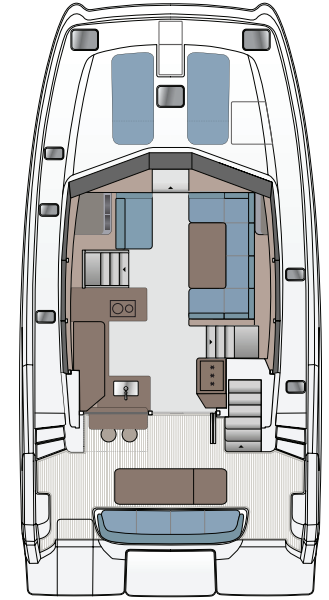

42

 **AQUILA**

42 YACHT POWER CATAMARAN

42

YACHT POWER CATAMARAN

The Aquila 42 Yacht Power Catamaran encapsulates all that any boater could want. Sleek lines, performance, innovation, and quality, make this an excellent choice for all power catamaran enthusiasts.

Find your paradise with the Aquila 42 Yacht Power Catamaran.

AQUILA 42 YACHT POWER CATAMARAN

Wide Walkway with Custom-Fitted Railings

Flybridge Helm Station

Optional Interior Helm Station

Storage Locker

ENHANCE YOUR OUTDOOR EXPERIENCES.

High-Quality Stainless Steel Hardware

Top-Stitched Exterior Upholstery

Custom-Fitted Railings

Powerful and Efficient Propulsion

Bridge-to-Bow Steps

AQUILA 42 YACHT POWER CATAMARAN

SPECIFICATIONS

Length overall	12.64 M / 41' 6"
Beam overall	6.4 M / 21' 0"
Height above waterline w/hard top	5.49 M / 18' 0"
Draft with sacrificial keel installed	1.10 M / 3' 7"
Light displacement	15,700 KG / 34,168 LB
Fully loaded displacement	19,000 KG / 41,895 LB
Fuel tank	1,100 L / 290 GAL
Water tank	460 L / 132 GAL
Holding tank	160 L / 42 GAL
CE certification	A (ocean):8 PAX
	B (offshore):12 PAX
	C (coastal):16 PAX
	D (inland):24 PAX
Propulsion	
	Standard 2X D4 230 HP VOLVO PENTA
	Optional 2X D4 300 HP VOLVO PENTA

*The specification measurements are approximate and subject to variance.
Actual color samples may vary slightly from digital representation.*

STANDARD FLYBRIDGE

STANDARD MAIN DECK

STANDARD 2-CABIN + UTILITY CABIN