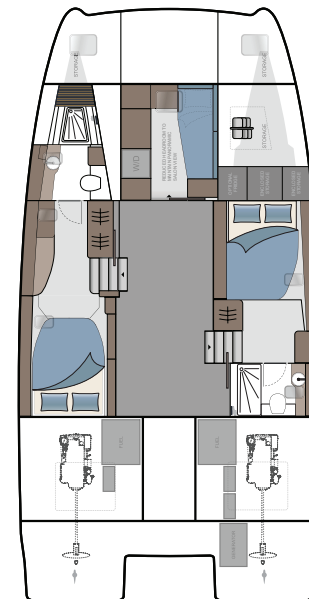

Find your paradise with the Aquila 42 Yacht Power Catamaran.

AQUILA 42 YACHT POWER CATAMARAN

Wide Walkway with Custom-Fitted Railings

Flybridge Helm Station

Optional Interior Helm Station

Storage Locker

ENHANCE YOUR OUTDOOR EXPERIENCES.

Beverage Storage in Utility Cabin

Comfortable Salon Dining

**REST IN
COMFORT**

Designated Makeup Area in Owner's Suite

LED Courtesy Lights Throughout

Ensuite Vanity

Owner's Ensuite Head

Guest Cabin

High-Quality Stainless Steel Hardware

Top-Stitched Exterior Upholstery

Custom-Fitted Railings

Powerful and Efficient Propulsion

Bridge-to-Bow Steps

AQUILA 42 YACHT POWER CATAMARAN

SPECIFICATIONS

Length overall	12.64 M / 41' 6"
Beam overall	6.4 M / 21' 0"
Height above waterline w/hard top	5.49 M / 18' 0"
Draft with sacrificial keel installed	1.10 M / 3' 7"
Light displacement	15,700 KG / 34,168 LB
Fully loaded displacement	19,000 KG / 41,895 LB
Fuel tank	1,100 L / 290 GAL
Water tank	460 L / 132 GAL
Holding tank	160 L / 42 GAL
CE certification	A (ocean):8 PAX
	B (offshore):12 PAX
	C (coastal):16 PAX
	D (inland):24 PAX
Propulsion	
	Standard 2X D4 230 HP VOLVO PENTA
	Optional 2X D4 300 HP VOLVO PENTA

*The specification measurements are approximate and subject to variance.
Actual color samples may vary slightly from digital representation.*

STANDARD FLYBRIDGE

STANDARD MAIN DECK

STANDARD 2-CABIN + UTILITY CABIN